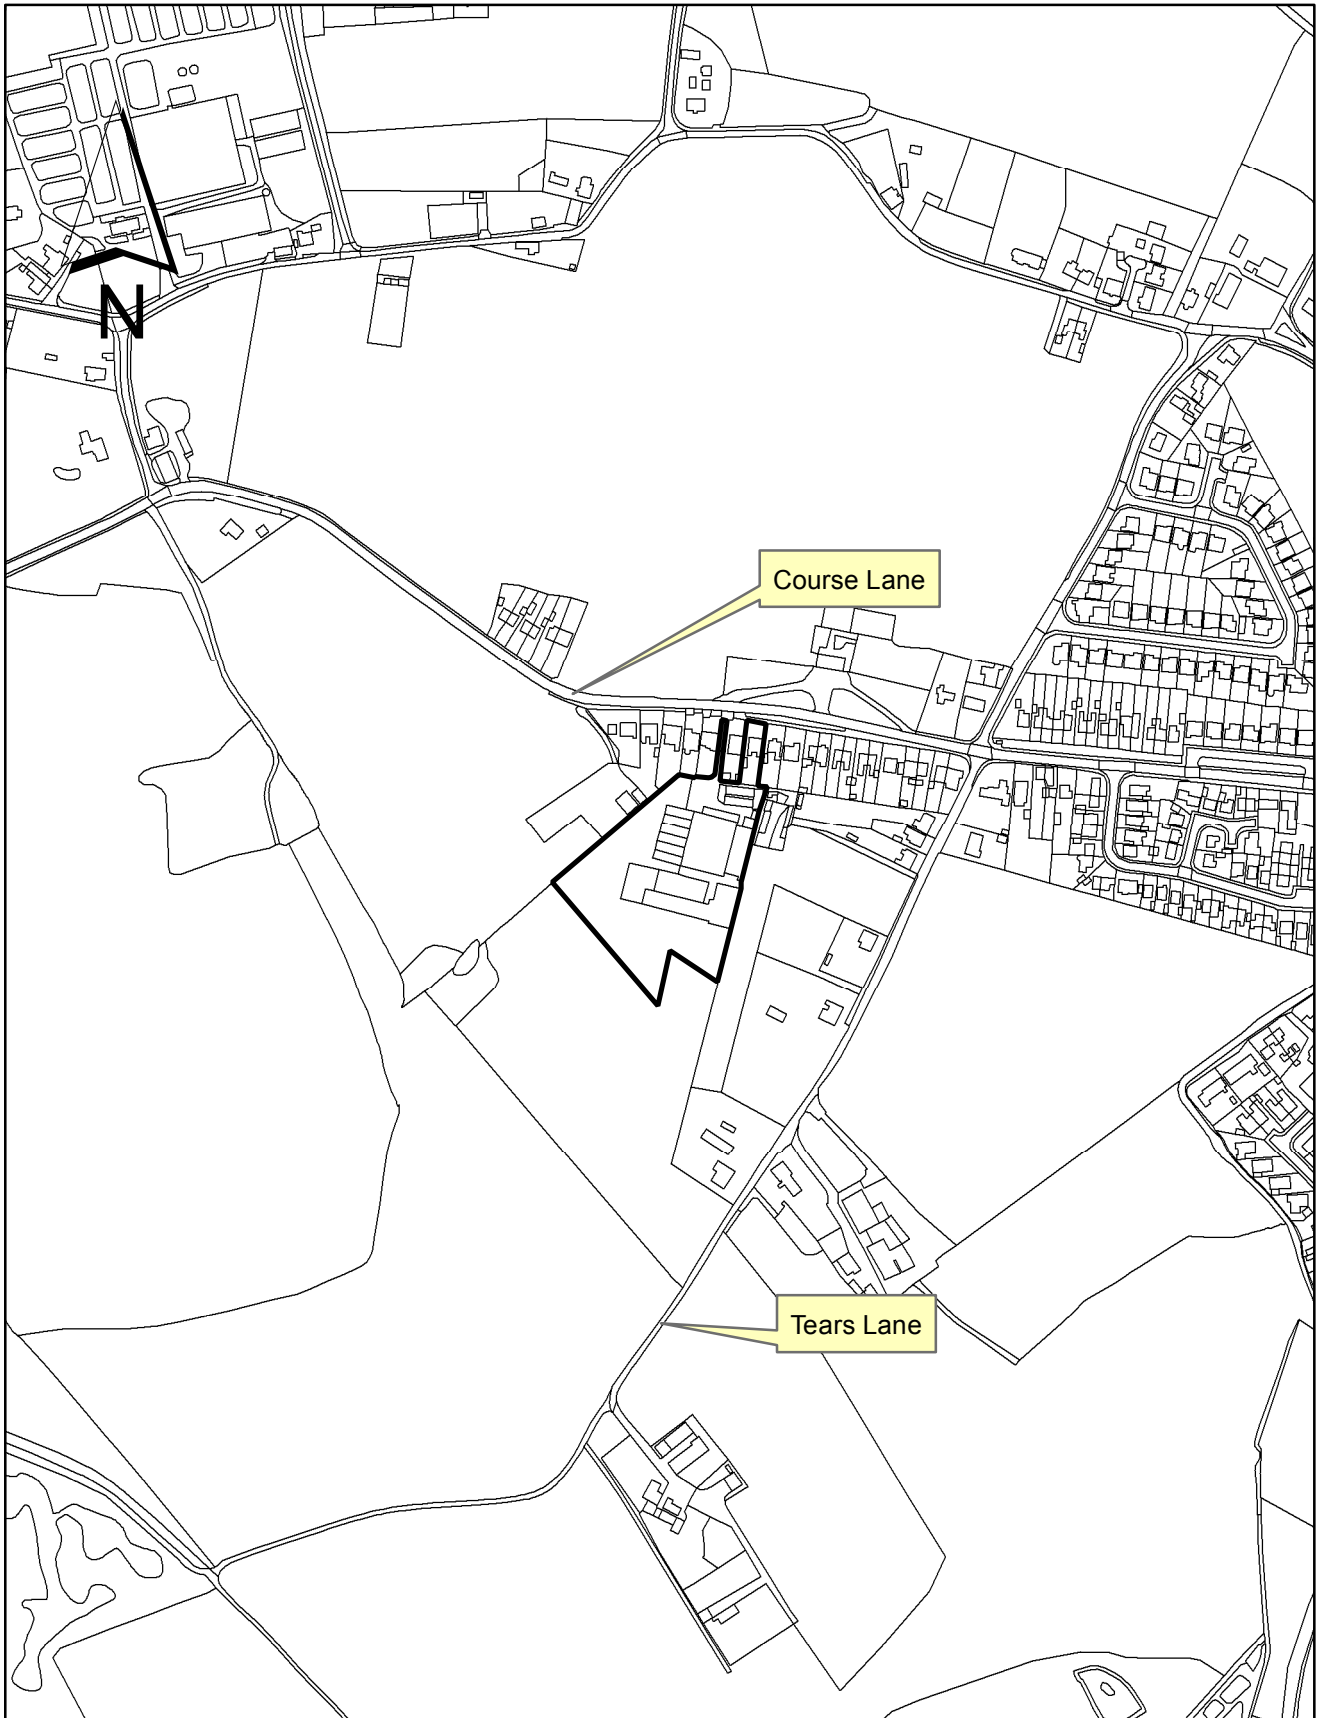

PLANNING COMMITTEE

18th October 2018

(Agenda Item 7)

PLANNING APPLICATION ITEMS

LOCATION PLANS

Hughes Mushroom Farm, Course Lane, Newburgh, Wigan
WN8 7UB

Gibbons Barn, Plex Lane, Halsall, Ormskirk L39 7JZ

Tanpit Farm, Broad Lane, Downholland, Ormskirk L39 7SH