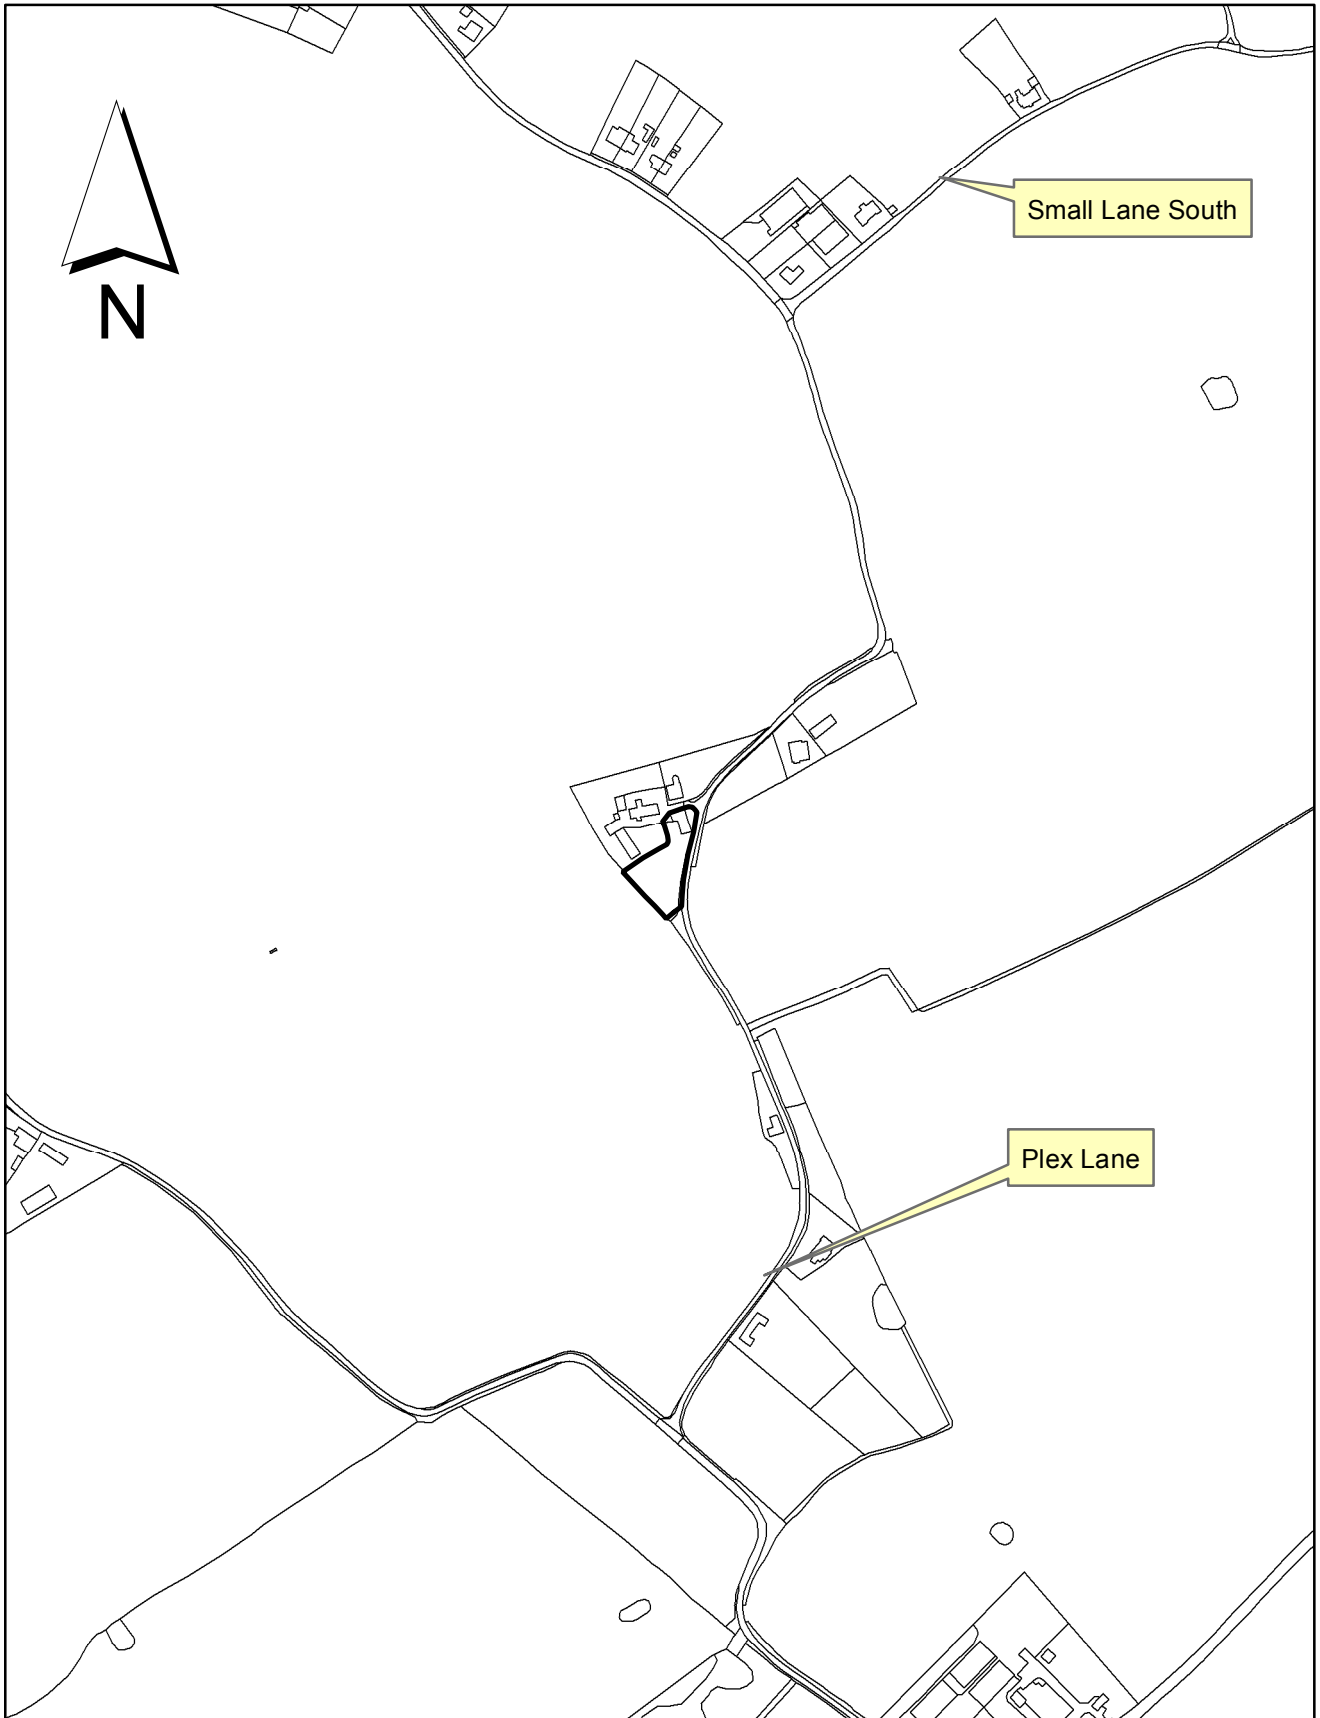

PLANNING COMMITTEE

18th October 2018

(Agenda Item 7)

PLANNING APPLICATION ITEMS

LOCATION PLANS

Hughes Mushroom Farm, Course Lane, Newburgh, Wigan
WN8 7UB

Gibbons Barn, Plex Lane, Halsall, Ormskirk L39 7JZ

Tanpit Farm, Broad Lane, Downholland, Ormskirk L39 7SH